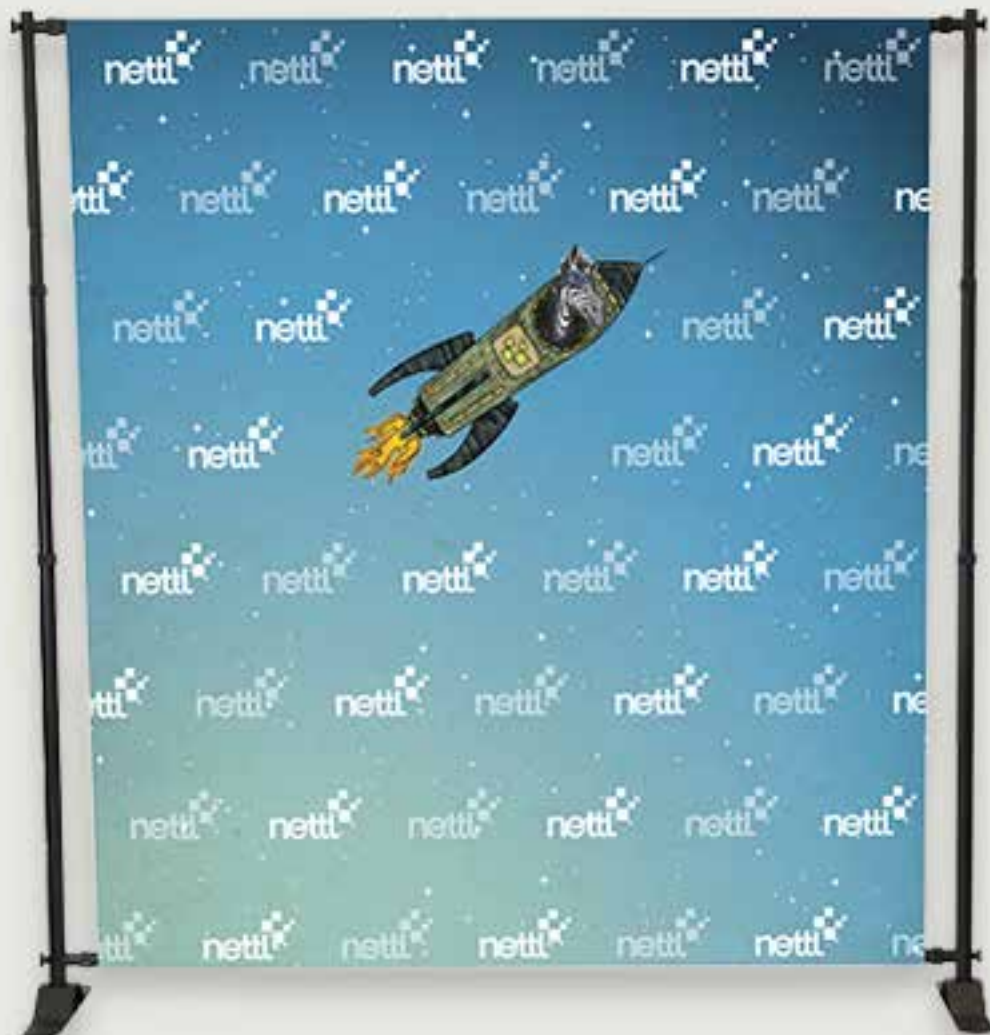

Use outside as a queue controlling measure, to aid navigation, or to help define designated collection or delivery spaces.

From **£28.20**

Visit www.nettl.com for more details

PHOTOGRAPHY BACKDROPS

Printed on 'Black Back' fabric fabric to stop light from passing through, these are ideal to use as a video call backdrop at home or in the office where space might be limited.