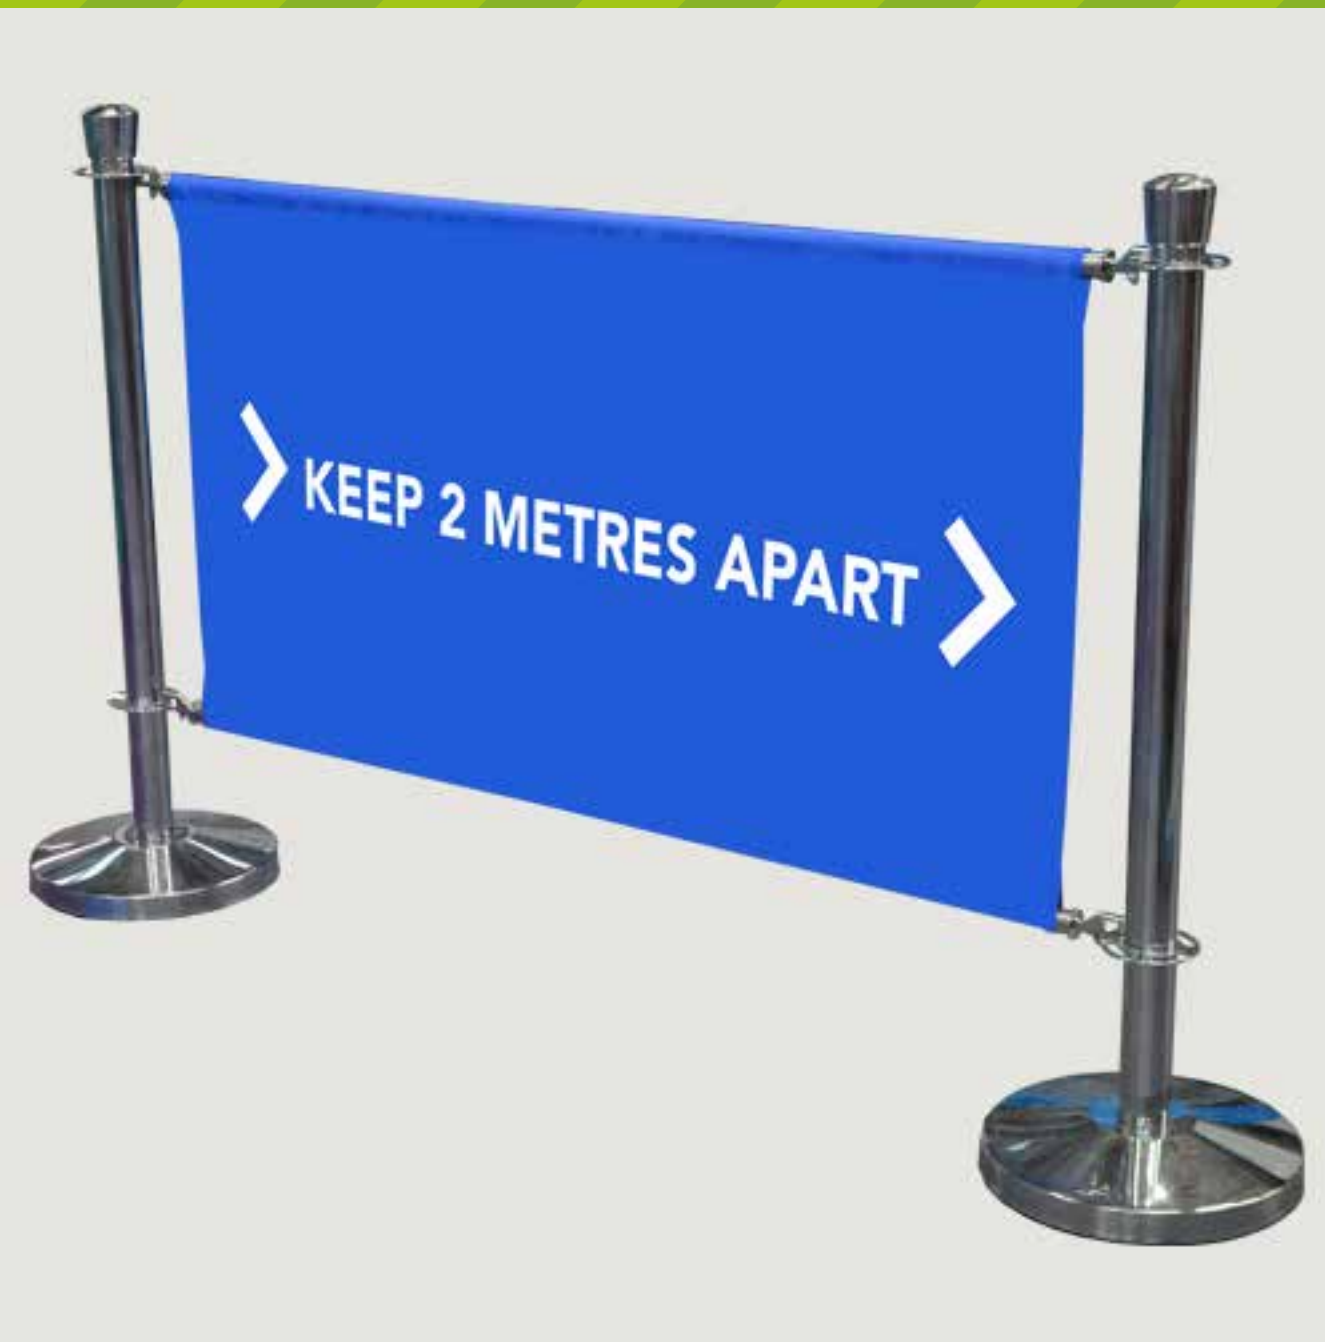

From **£36**

Visit www.nettl.com for more details

CIRCLE FLOOR STICKERS

Encourage customers to stay a safe distance apart and reinforce important safety messages with instructional floor stickers. Choose between indoor or outdoor variations. The outdoor option is made from an aluminium based substrate and can be recycled.

16 from **£74.70**

Visit www.nettl.com for more details

QUEUE BARRIERS

With the introduction of social distancing advice it may be necessary to change the layout of your entrances, till areas or working and canteen spaces. Branded queue barriers can guide your visitors and employees safely and help to keep them informed.

From **£175**

Visit www.nettl.com for more details

RECTANGLE FLOOR STICKERS

Encourage customers to stay a safe distance apart and reinforce important safety messages with instructional floor stickers. Choose between indoor or outdoor variations. The outdoor option is made from an aluminium based substrate and can be recycled.

From **£62.10**

Visit www.nettl.com for more details

FREESTANDING SIGN POSTS

These freestanding sign posts can be accessorised with either an A4 plastic wallet or snap frame on the front and reverse. This allows the key message to be quickly and easily updated if required. Alternatively, opt for a permanent message to be printed on both sides.